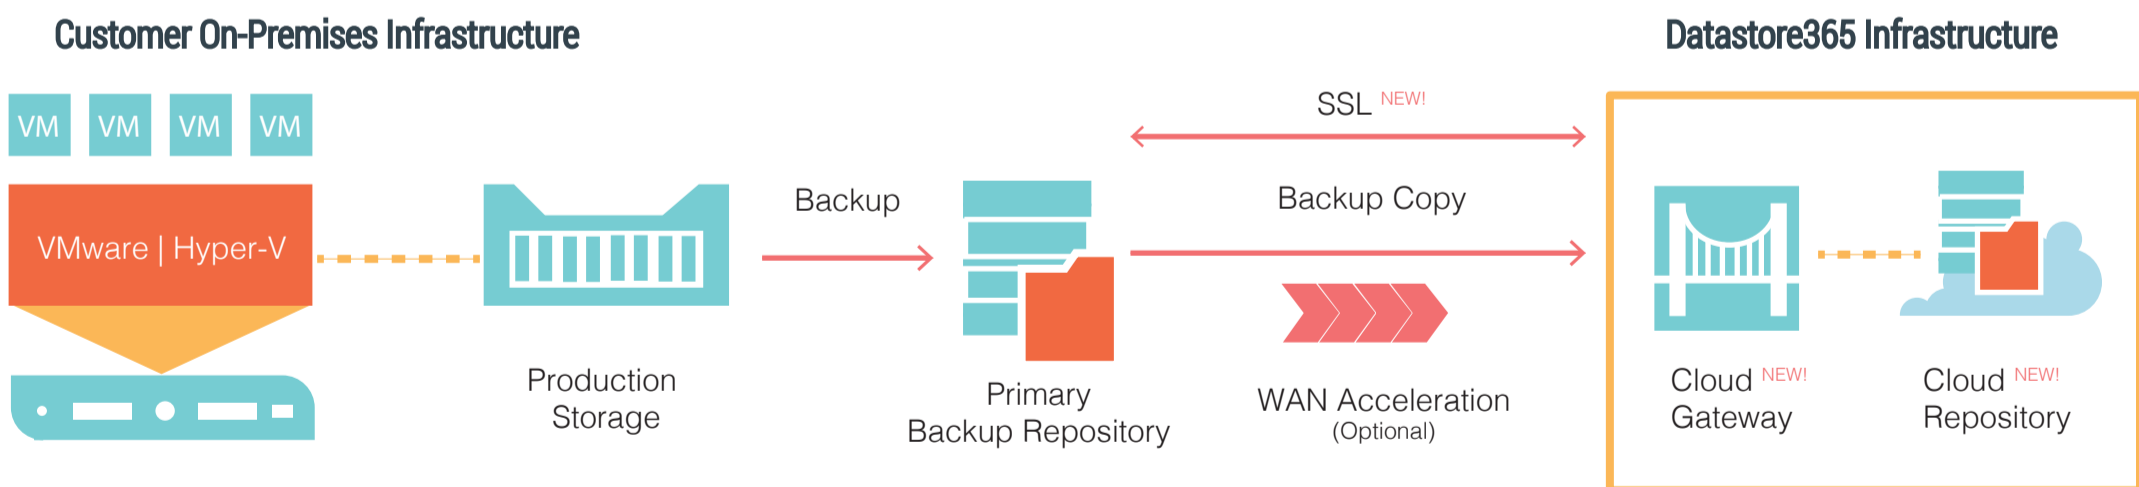

VEEAM CLOUD CONNECT

How it Works

Still transferring your backups up to tape? That's a thing of the past with the Veeam Cloud Connect service from Datastore365.

It really is quite simple – you tell us how much storage you require, we create a Veeam repository in our cloud, you then connect to it from your Veeam installation and hey presto you're off the starting blocks!

Veeam® Cloud Connect provides a fully integrated, fast and secure way to backup and restore from the cloud.

The #1 backup solution for virtualised environments.

Get your backups off-site without the cost and complexity of managing an off-site infrastructure.

VEEAM CLOUD CONNECT

It's easy to add cloud backup

Veeam delivers powerful and reliable features and functionality to help you avoid the risk of catastrophic data loss. With Veeam Cloud Connect, you get:

-  Dedicated Cloud Repository – Backups are made to a dedicated repository in our Cloud – fully scalable – just tell us how much storage you require.
-  Hosted offsite backups: Get your backups offsite to a hosted cloud repository through a secure SSL connection with no additional Veeam licensing required
-  Complete visibility and control: Access and recover data in hosted backup repositories directly from the backup console; track cloud repository consumption and receive reminders for hosted storage renewals
-  A modern backup architecture: Leverage Veeam's modern backup technology, including Backup Copy jobs with Built-in WAN Acceleration, forever incremental backups, GFS (grandfather-father-son) retention policies and more—all built into one product
-  End-to-end encryption: Rest easy by encrypting all data at source (before it leaves your network perimeter), in flight and at rest, without negatively impacting the data reduction ratios of built-in compression and WAN Acceleration.